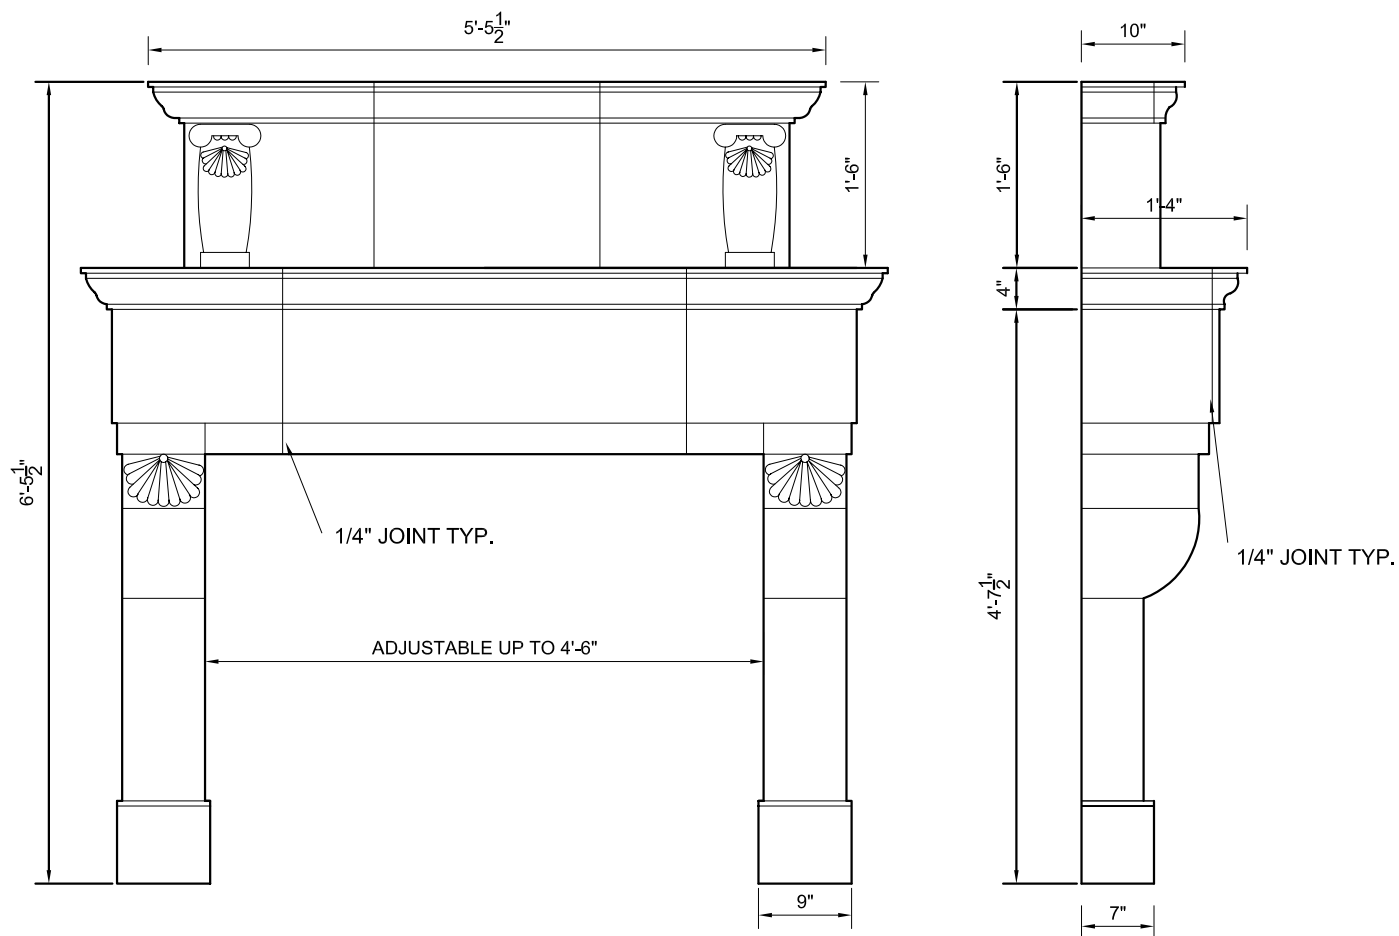

NO PICTURE AVAILABLE

FIREPLACE HEARTH & FILLER PIECE(S) SOLD SEPARATELY

FR-30, FIREPLACE SURROUND

SANDSTONE DESIGNS, INC.
Van Nuys, California
(818) 787-5005 Tel. (818) 787-5065 Fax
www.sandstonedesigns.com