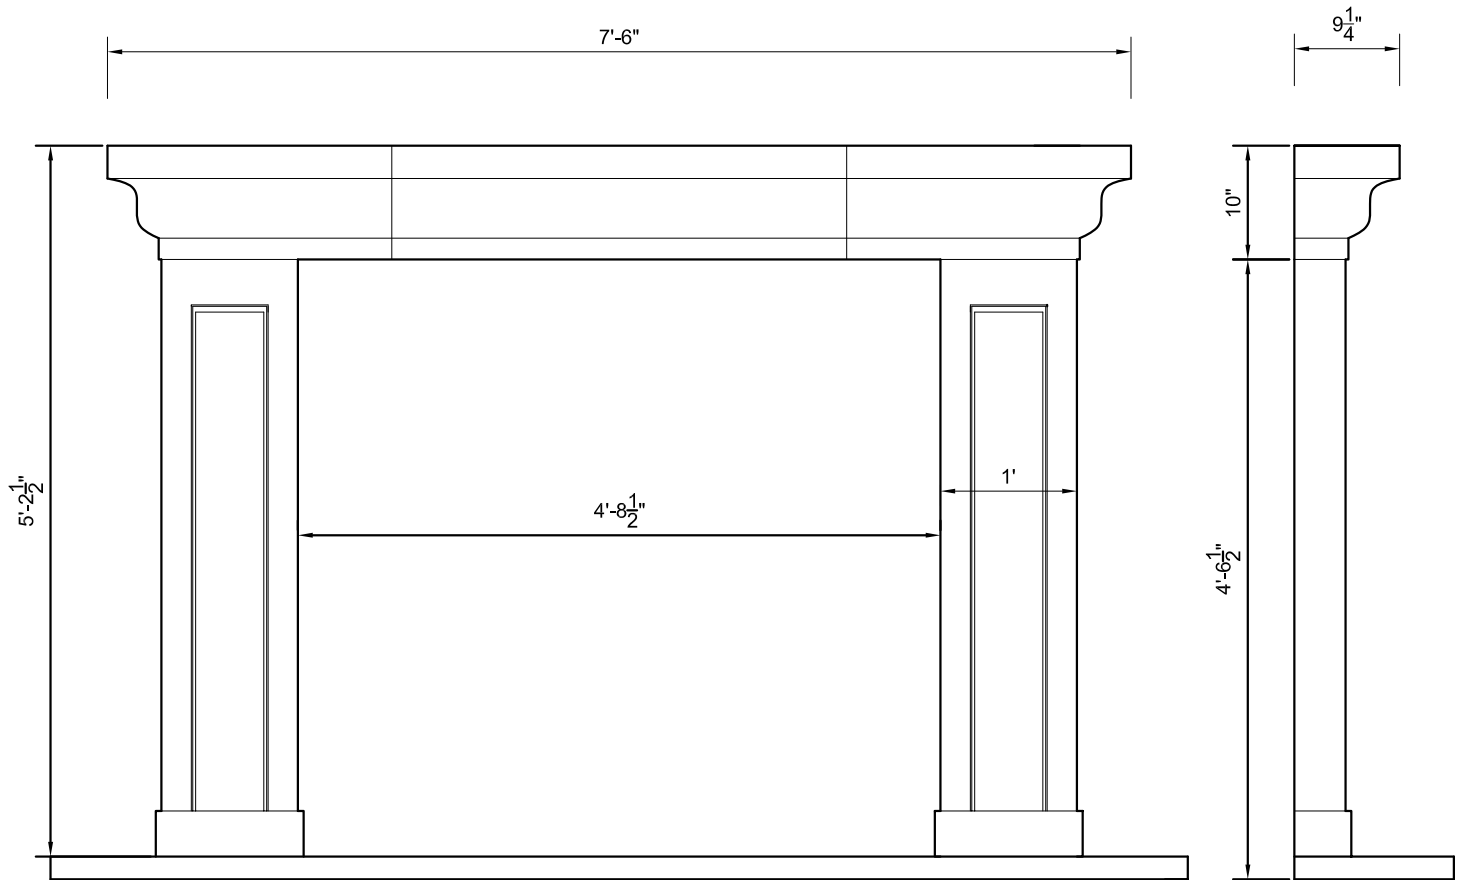

NO PICTURE AVAILABLE

FIREPLACE HEARTH & FILLER PIECE(S) SOLD SEPARATELY

FR-27, FIREPLACE SURROUND

SANDSTONE DESIGNS, INC.
Van Nuys, California
(818) 787-5005 Tel. (818) 787-5065 Fax
www.sandstonedesigns.com